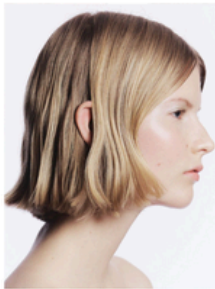

*Chrissy  
Woest*

176  
81-61-91.5  
41 EU  
Blue  
Blonde

@chrissy\_woest

 **ELF**  
WOMEN WEARABLES

T: +49 15787 3896 28  
maja@elf-mgmt.com  
www.elf-mgmt.com

Chrissy Woest

Chrissy Woest

Chrissy Woest

Chrissy Woest

Chrissy Woest

Chrissy Woest

**WEEKEND**

MaxMara

Chrissy Woest

Chrissy Woest

Chrissy Woest