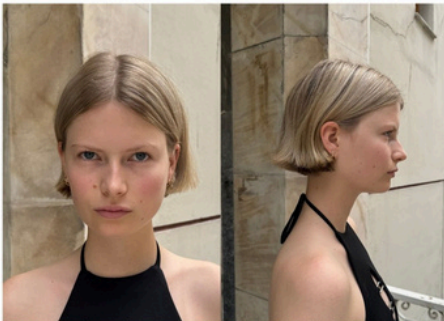

WOEST

T: +49 15787 3896 28
maja@elf-mgmt.com
www.elf-mgmt.com